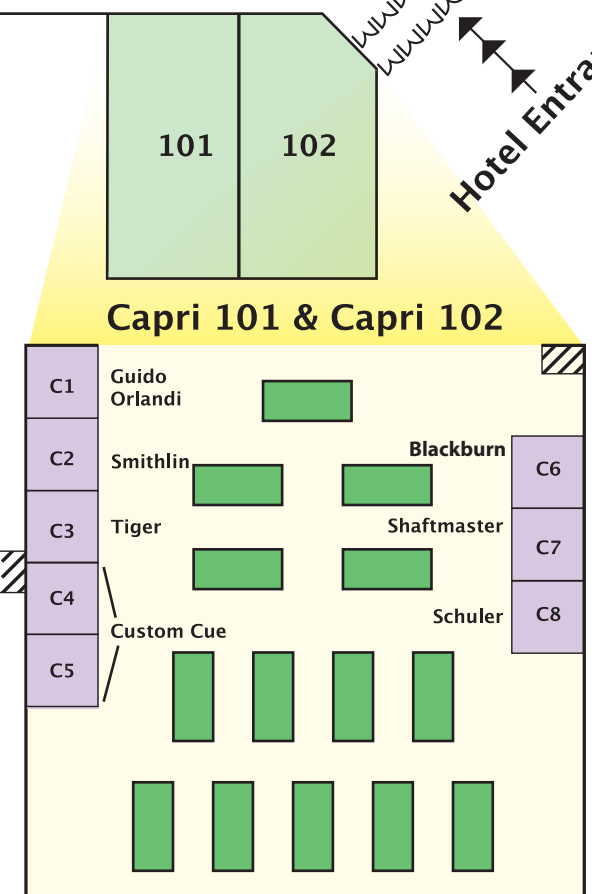

Exhibitor Floor Plan

<- To Casino

- | | | | | | | |
|--|--|--|--|--|---|---|
| 19
AE Cues
303-341-9202
aecues@aecues.com | 50
BreakRak
918-333-1474
ceebee@sbcglobal.net | 40
Eastern Sun Int'l
949-859-7456
sales@easternsun.com | 18
Jacoby Custom Cue
715-886-2900
jacobycc@wctc.net | 24, 25
Poison Cues
904-448-8748
darrin@predatorcues.com | C8
Schuler Cue
605-770-9667
steve@cue-sales.com | 49
Stroke It Wear
727-230-2260
tony@strokeitwear.com |
| C9
Angela Mildon Photography
702-274-9646
angela@angelamildonphotography.com | 5
Castillo Leather Goods
773-491-0018
gil@castilloleathergoods.com | 20
Espiritu Custom Cues/OmniCue
408-996-0596
AtOmniCue@aol.com | 15
Jerry Olivier Custom Cues
281-996-8030
jocues@flash.net | 38, 39
PoolDawg.com
720-214-3668
Keven@PoolDawg.com | C7
Shaftmaster Lathes
877-258-3844
shaftmasterlathes@yahoo.com | 44
The Cue Guy
602-439-4526
mark@thecueguy.com |
| Skybox 206
AZ Billiards
480-251-3452
housepro@azbilliards.com | 46
Chalky's By Ken
719-547-0813
jussnoon2@msn.com | 1, 2, 3
Frank's Center Inc
417-667-9190
sales@franksceneterinc.com | 53
Justis Cases
954-974-5614
jjjustis4@aol.com | 43
Pooltees.com
646-918-4270
info@pooltees.com | C2
Smithlin Custom Cues
702-453-7693
cuemakerrich@cox.net | 21, 22, C3
Tiger Products
818-238-9906
tony@tigerproducts.com |
| C10
BCAPL Referee Program
702-719-7665
bill@playbca.com | 16
Connoisseur of Custom Cues
817-296-4151
none listed | 51, 52
GoBilliards.com
309-342-6226
nenenews@insightbb.com | R6, R7
Kwik Fire Cues
972-578-9100
rbunnell@obcues.com | 26, 27, 28
Predator Cues
904-448-8748
darrin@predatorcues.com | R1, R2
Speed Break Booth
515-576-0090
jerrod24@yahoo.com | 6
Tips Pro Shop (Longoni)
403-585-8477
kara@tipsproshop.ca |
| 29, 32
Bebob Publishing
734-462-9500
bebob@mich.com | 4
Cue Guard Cue Storage
307-875-3447
Jimwawa48@yahoo.com | C1
Guido Orlandi Cues & Repair
906-542-7069
guidoorlandi@yahoo.com | 41, 42
OB Cues
972-578-9100
rbunnell@obcues.com | 6A
Quick Clean
866-240-2789
www.playbca.com | 35, 36
Stealth Cues
623-215-0425
stealthcues@msn.com | 14
Viking Cue Mfg Inc
608-271-5155
robin@vikingcue.com |
| 45
Billiard Life
917-838-9131
carolinepao@gmail.com | C4, C5
Custom Cue Connection
210-650-0102
rongeyer@sbcglobal.net | 37
Hustlin USA Clothing Co Inc
916-560-0008
ahargain@yahoo.com | 8, 9
Omega Billiards
817-232-4494
mike@omegabilliards.com | 30, 31
Robin's Pro Shop
714-638-5370
robindodson@ix.netcom.com | Skybox 206
Sterling Gaming
877-283-7444
www.sterling-gaming.com | |
| C6
Blackburn Cue Repair Inc
615-498-4437
blackburnjoe@charter.net | 17
Dan Dishaw Custom Cues
315-472-4712
dan@dishawcues.com | 10, 11
Imeedan Sports
904-225-2838
imeedan@sports@bellsouth.net | 12, 13
Palmer Cues
702-876-4083
palmercues@yahoo.com | R3, R4, R5
RT9 Designs
888-541-0033
lpault@rt9ny.com | | |
| Lobby
Bodie Mechanics
702-325-2344
yestodarrow@cox.net | 7
Diamond Vending & Promotions
812-288-7665
chad@diamondbilliard.com | 47, 48
Inside Pool Magazine
888-428-7665
www.insidepoolmag.com | | | | |