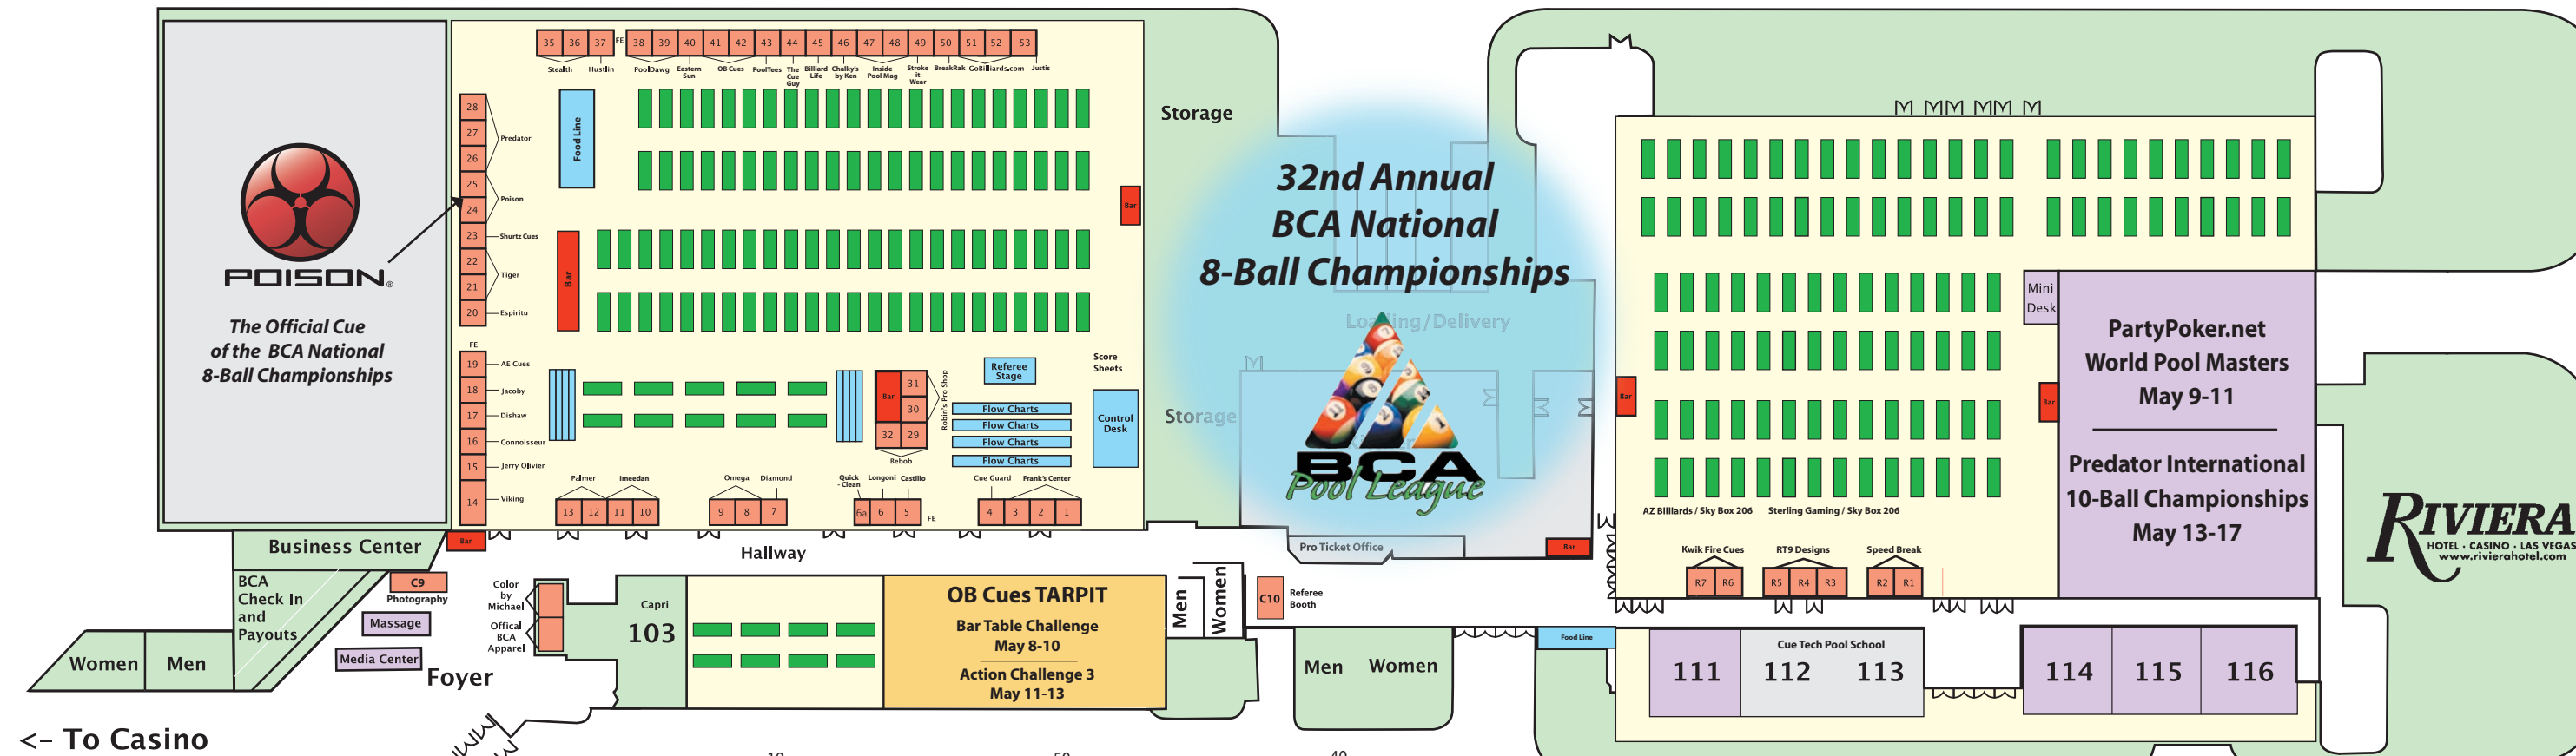

Exhibitor Floor Plan

<- To Casino

- | | | | | | | |
|--|--|--|--|--|---|---|
| 19
AE Cues
303-341-9202
aecues@aecues.com | 50
BreakRak
918-333-1474
ceebee@sbcglobal.net | 40
Eastern Sun Int'l
949-859-7456
sales@easternsun.com | 18
Jacoby Custom Cue
715-886-2900
jacobycc@wctc.net | 24, 25
Poison Cues
904-448-8748
darrin@predatorcues.com | C8
Schuler Cue
605-770-9667
steve@cue-sales.com | 49
Stroke It Wear
727-230-2260
tony@strokeitwear.com |
| C9
Angela Mildon Photography
702-274-9646
angela@angelamildonphotography.com | 5
Castillo Leather Goods
773-491-0018
gil@castilloleathergoods.com | 20
Espiritu Custom Cues/OmniCue
408-996-0596
AtOmniCue@aol.com | 15
Jerry Olivier Custom Cues
281-996-8030
jocues@flash.net | 38, 39
PoolDawg.com
720-214-3668
Keven@PoolDawg.com | C7
Shaftmaster Lathes
877-258-3844
shaftmasterlathes@yahoo.com | 44
The Cue Guy
602-439-4526
mark@thecueguy.com |
| Skybox 206
AZ Billiards
480-251-3452
housepro@azbilliards.com | 46
Chalky's By Ken
719-547-0813
jussnoon2@msn.com | 1, 2, 3
Frank's Center Inc
417-667-9190
sales@franksceneterinc.com | 53
Justis Cases
954-974-5614
jjjustis4@aol.com | 43
Pooltees.com
646-918-4270
info@pooltees.com | C2
Smithlin Custom Cues
702-453-7693
cuemakerrich@cox.net | 21, 22, C3
Tiger Products
818-238-9906
tony@tigerproducts.com |
| C10
BCAPL Referee Program
702-719-7665
bill@playbca.com | 16
Connoisseur of Custom Cues
817-296-4151
none listed | 51, 52
GoBilliards.com
309-342-6226
nenenews@insightbb.com | R6, R7
Kwik Fire Cues
972-578-9100
rbunnell@obcues.com | 26, 27, 28
Predator Cues
904-448-8748
darrin@predatorcues.com | R1, R2
Speed Break Booth
515-576-0090
jerrod24@yahoo.com | 6
Tips Pro Shop (Longoni)
403-585-8477
kara@tipsproshop.ca |
| 29, 32
Bebob Publishing
734-462-9500
bebob@mich.com | 4
Cue Guard Cue Storage
307-875-3447
Jimwawa48@yahoo.com | C1
Guido Orlandi Cues & Repair
906-542-7069
guidoorlandi@yahoo.com | 41, 42
OB Cues
972-578-9100
rbunnell@obcues.com | 6A
Quick Clean
866-240-2789
www.playbca.com | 35, 36
Stealth Cues
623-215-0425
stealthcues@msn.com | 14
Viking Cue Mfg Inc
608-271-5155
robin@vikingcue.com |
| 45
Billiard Life
917-838-9131
carolinepao@gmail.com | C4, C5
Custom Cue Connection
210-650-0102
rongeyer@sbcglobal.net | 37
Hustlin USA Clothing Co Inc
916-560-0008
ahargain@yahoo.com | 8, 9
Omega Billiards
817-232-4494
mike@omegabilliards.com | 30, 31
Robin's Pro Shop
714-638-5370
robindodson@ix.netcom.com | Skybox 206
Sterling Gaming
877-283-7444
www.sterling-gaming.com | |
| C6
Blackburn Cue Repair Inc
615-498-4437
blackburnjoe@charter.net | 17
Dan Dishaw Custom Cues
315-472-4712
dan@dishawcues.com | 10, 11
Imeedan Sports
904-225-2838
imeedan@sports@bellsouth.net | 12, 13
Palmer Cues
702-876-4083
palmercues@yahoo.com | R3, R4, R5
RT9 Designs
888-541-0033
lpault@rt9ny.com | | |
| Lobby
Bodie Mechanics
702-325-2344
yestodarrow@cox.net | 7
Diamond Vending & Promotions
812-288-7665
chad@diamondbilliard.com | 47, 48
Inside Pool Magazine
888-428-7665
www.insidepoolmag.com | | | | |